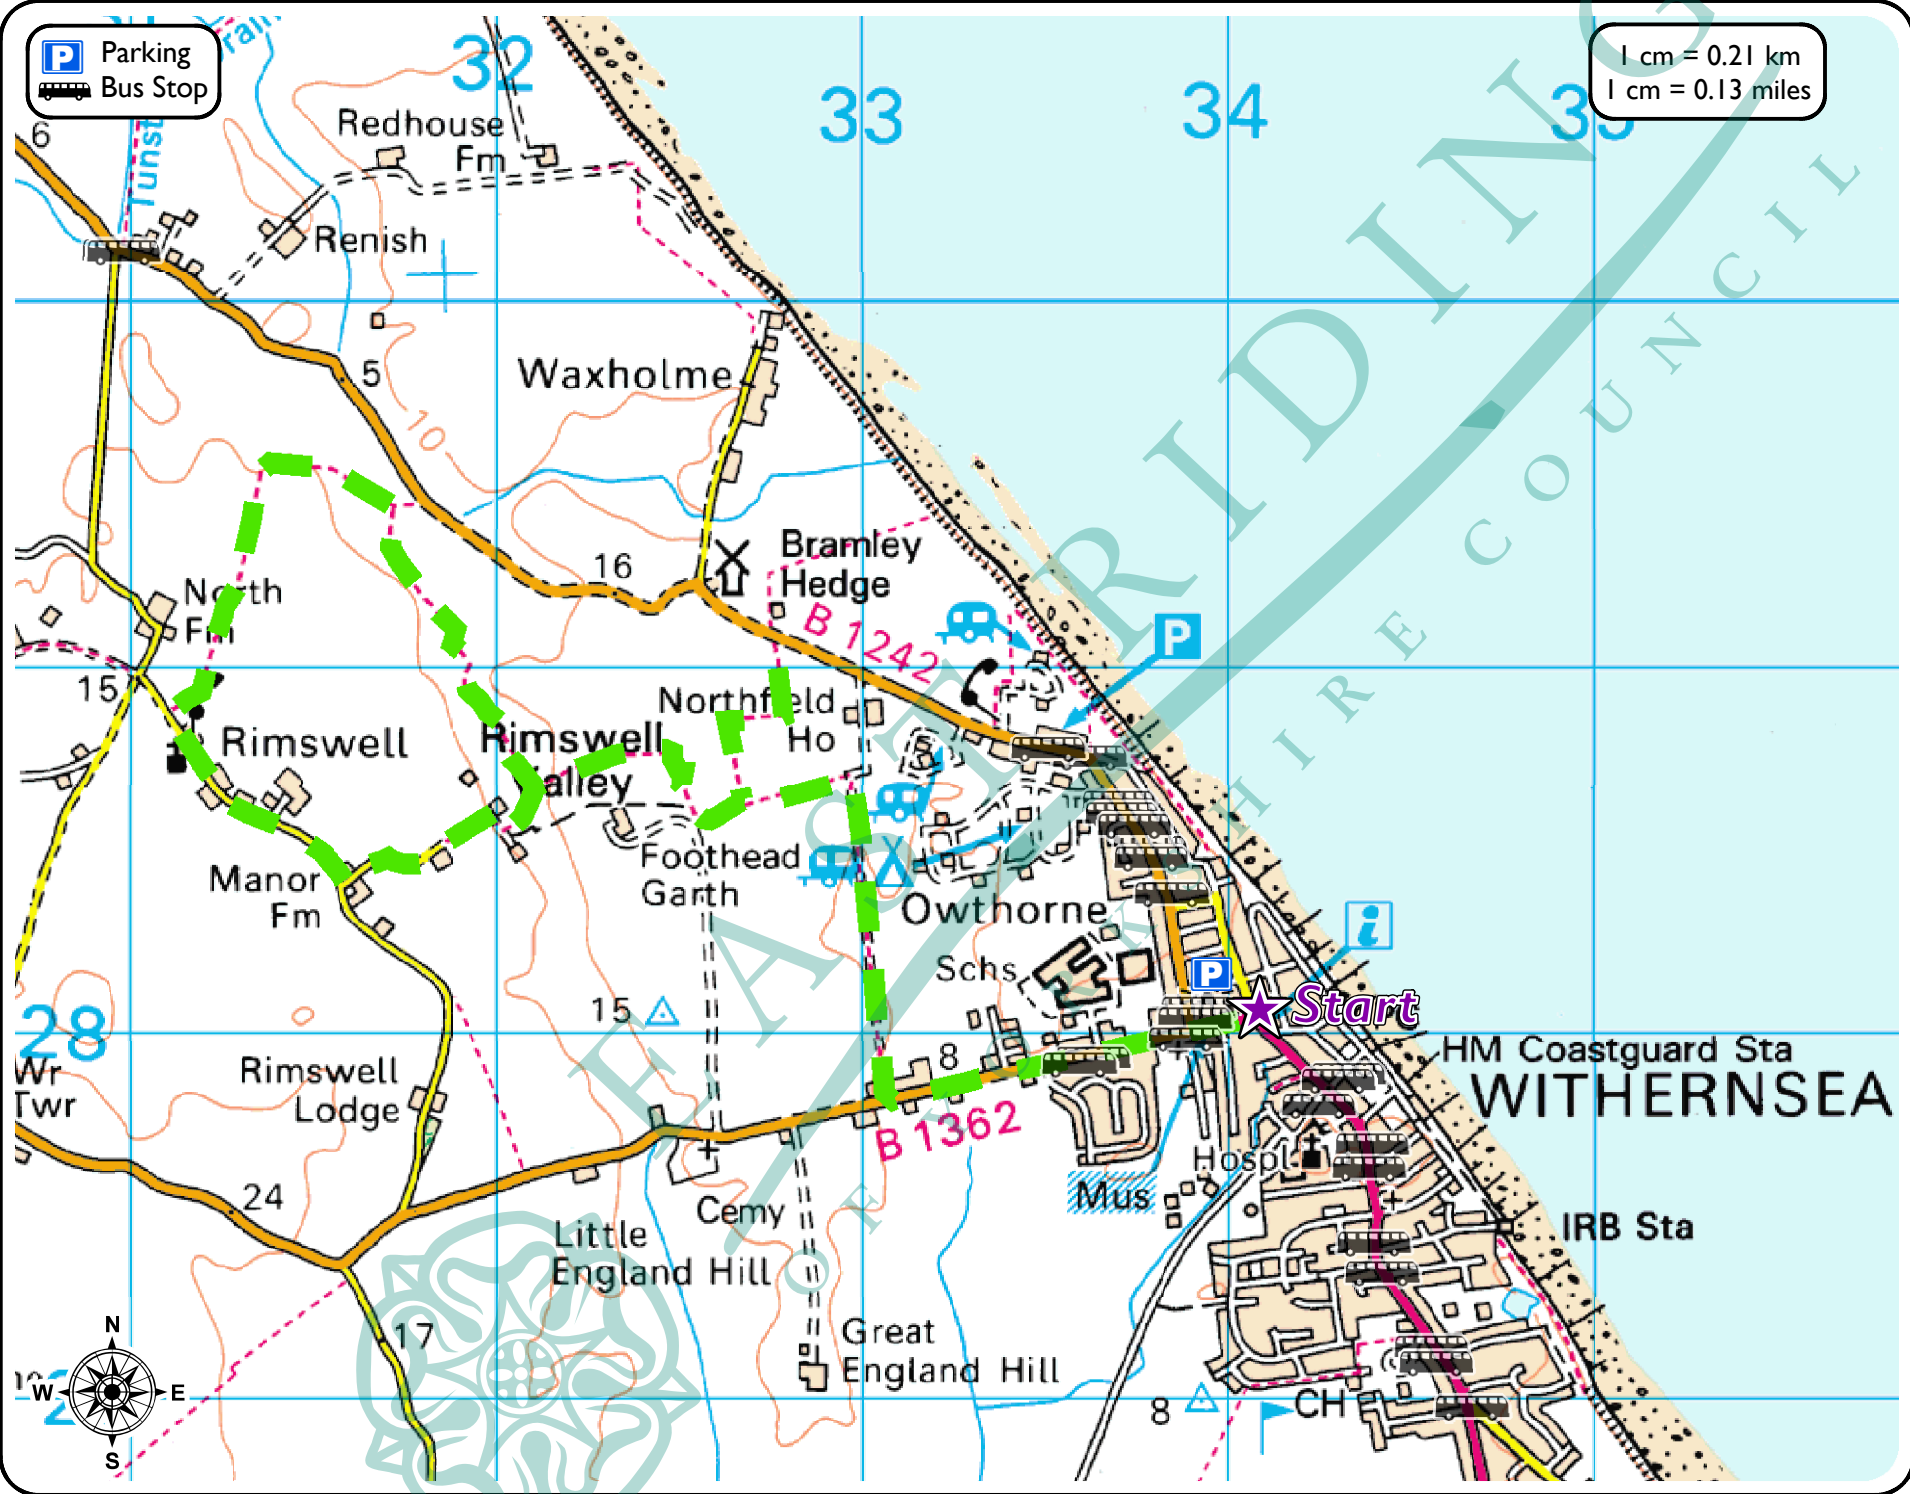

# A Walk from Withernsea or Rimswell

**Grade :**    

**Length :** 6 miles ( 10 km )

**Start/End Point :** Withernsea or Rimswell

**Refreshments :** Shops & Pubs in Withernsea

**Toilets :** Withernsea, Various

1 cm = 0.21 km  
1 cm = 0.13 miles

This map is reproduced from Ordnance Survey material with the permission of Ordnance Survey on behalf of Her Majesty's Stationery Office Crown copyright 2008. Unauthorised reproduction infringes Crown copyright and may lead to prosecution or civil proceedings. East Riding of Yorkshire Council I00023383.