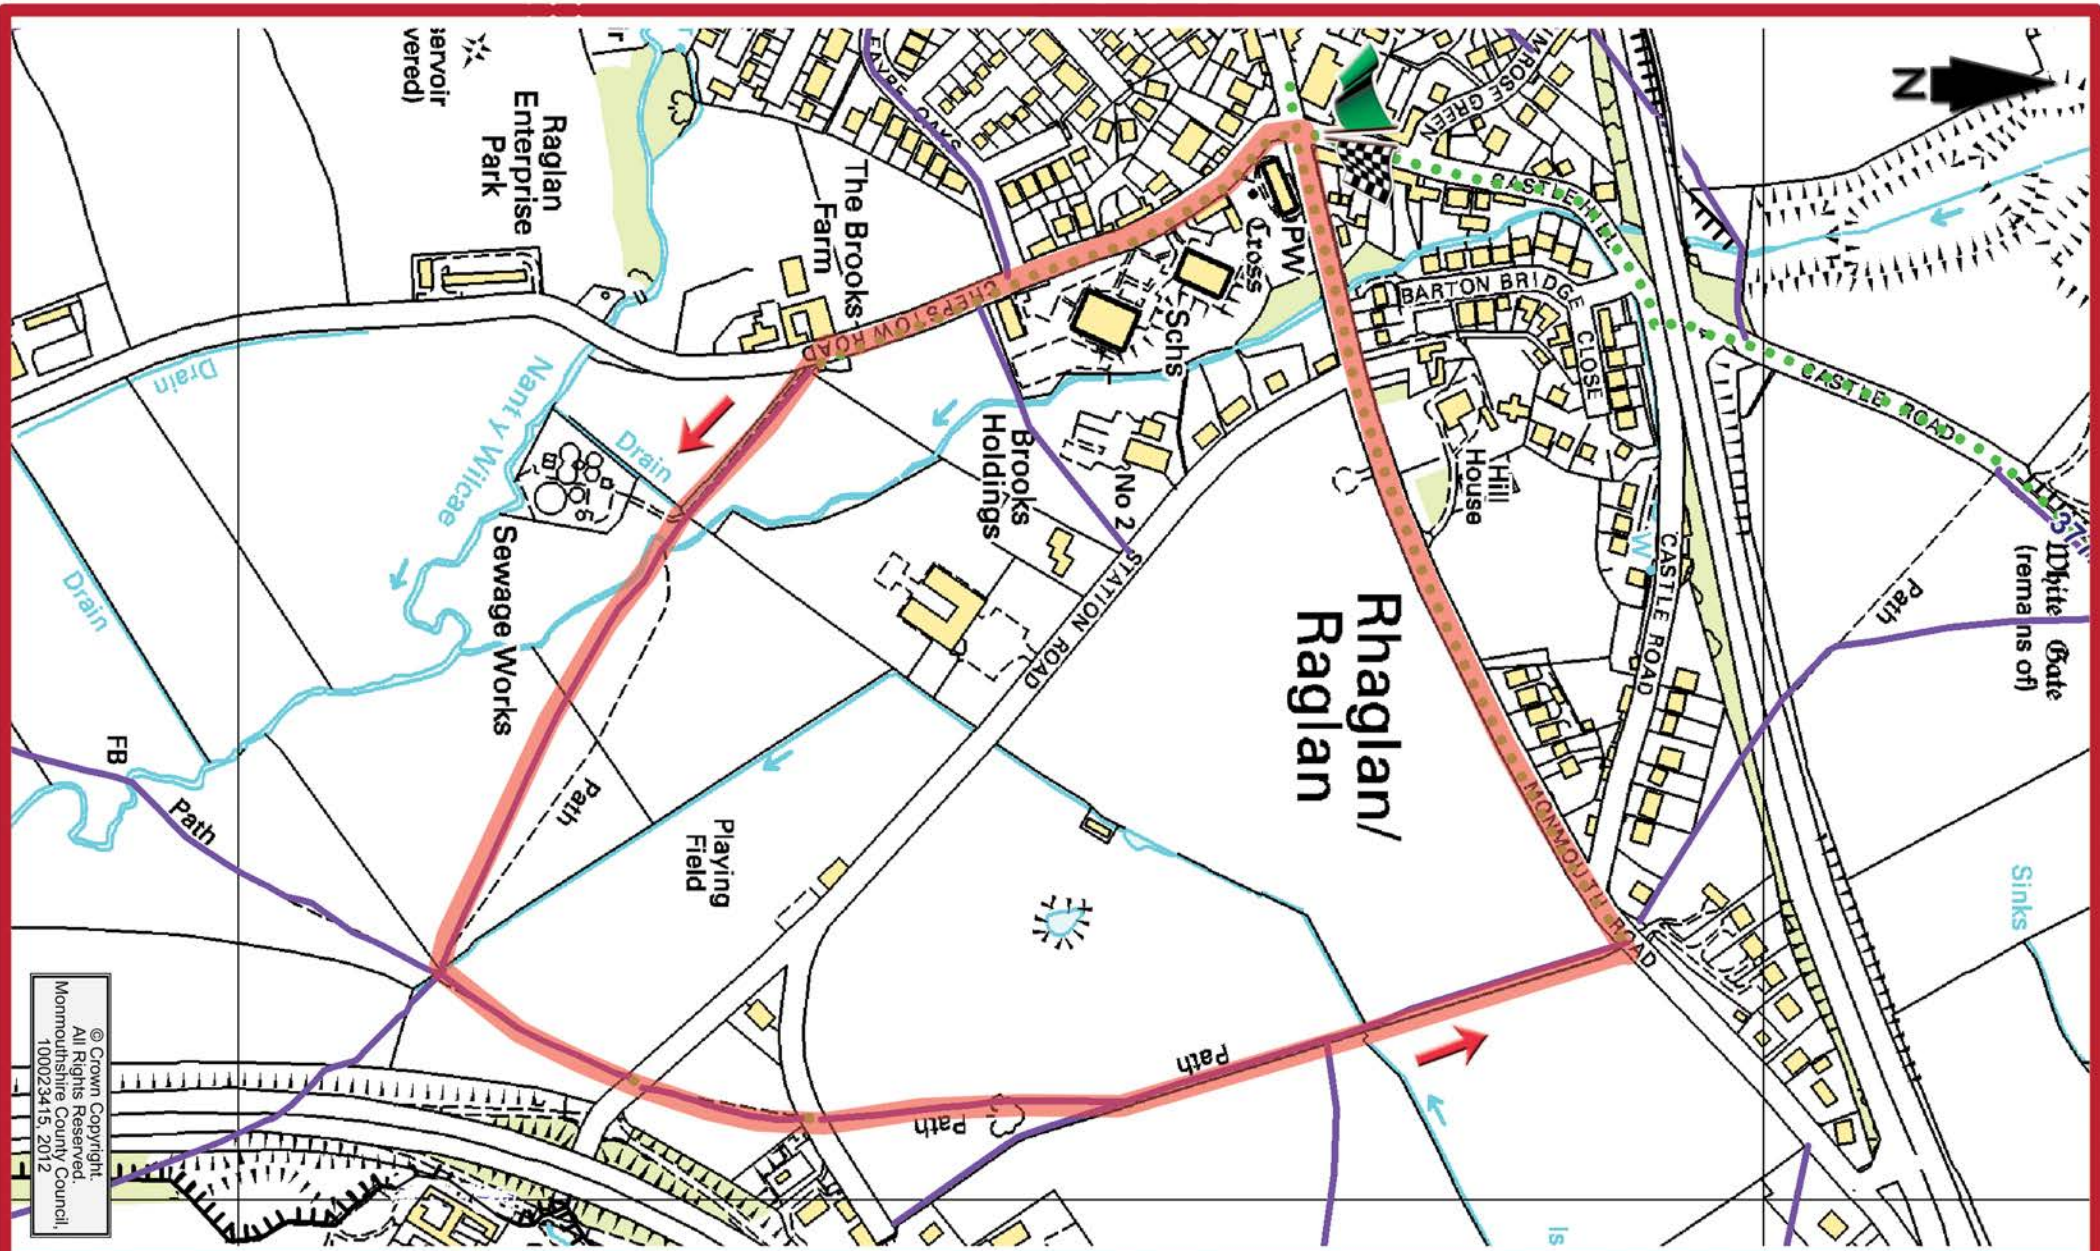

© Crown Copyright.
All Rights Reserved.
Monmouthshire County Council,
100023415, 2012

- : Start
- : Finish
- : Route
- : Direction
- : Footpath
- : Bridleway
- : Restricted Byway
- : Permissive Path
- : Promoted Route
- : Unclassified Road

This route is regularly checked by Monmouthshire Countryside Service Volunteers but if you find any problems please email rightsofway@monmouthshire.gov.uk
Enjoy your walk.

monmouthshire
sir fynwy

Cyngor Cefn Gwlad Cymru
Countryside Council for Wales

Noddir gan
Lywodraeth Cymru
Sponsored by
Welsh Government