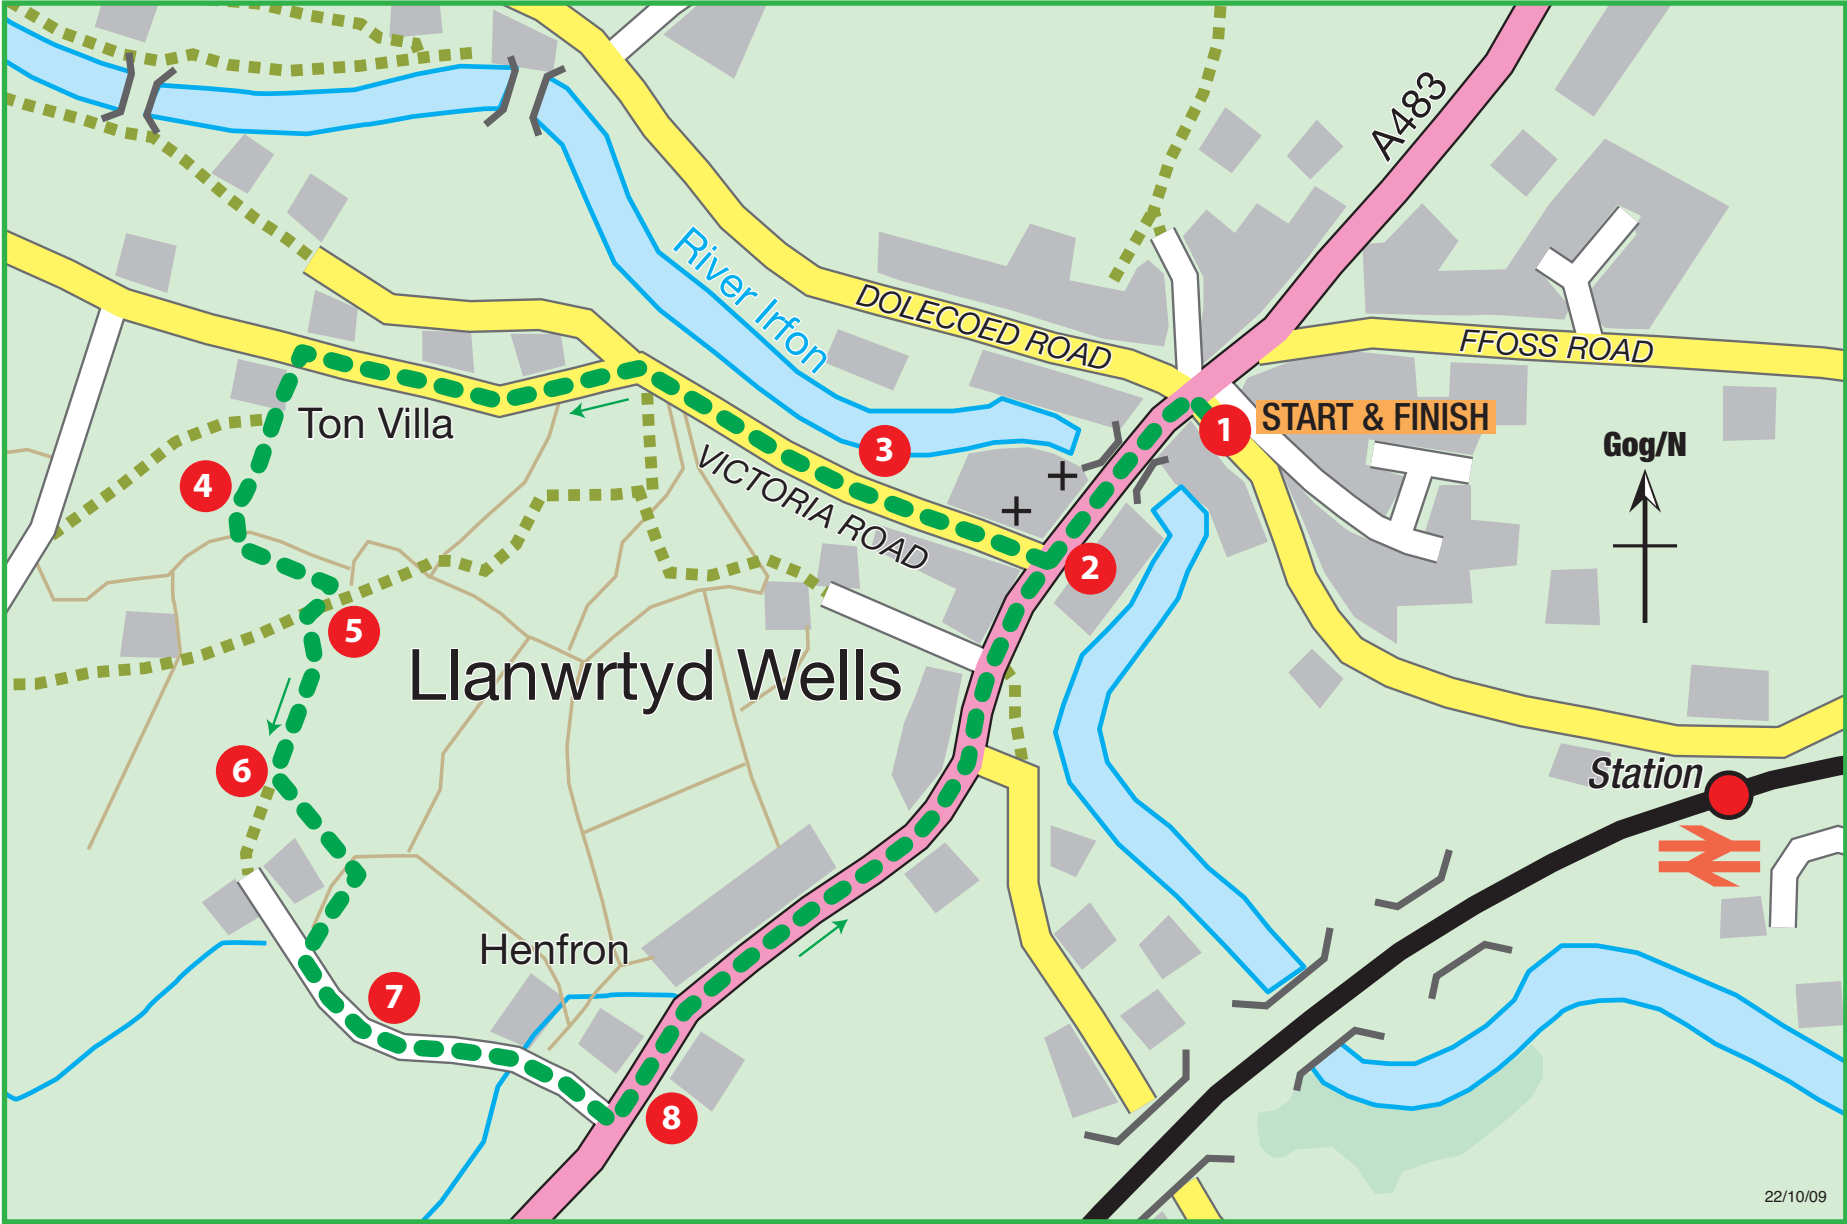

Llanwrtyd Wells - The Town Loop Walk

Scale (approx)
Metres