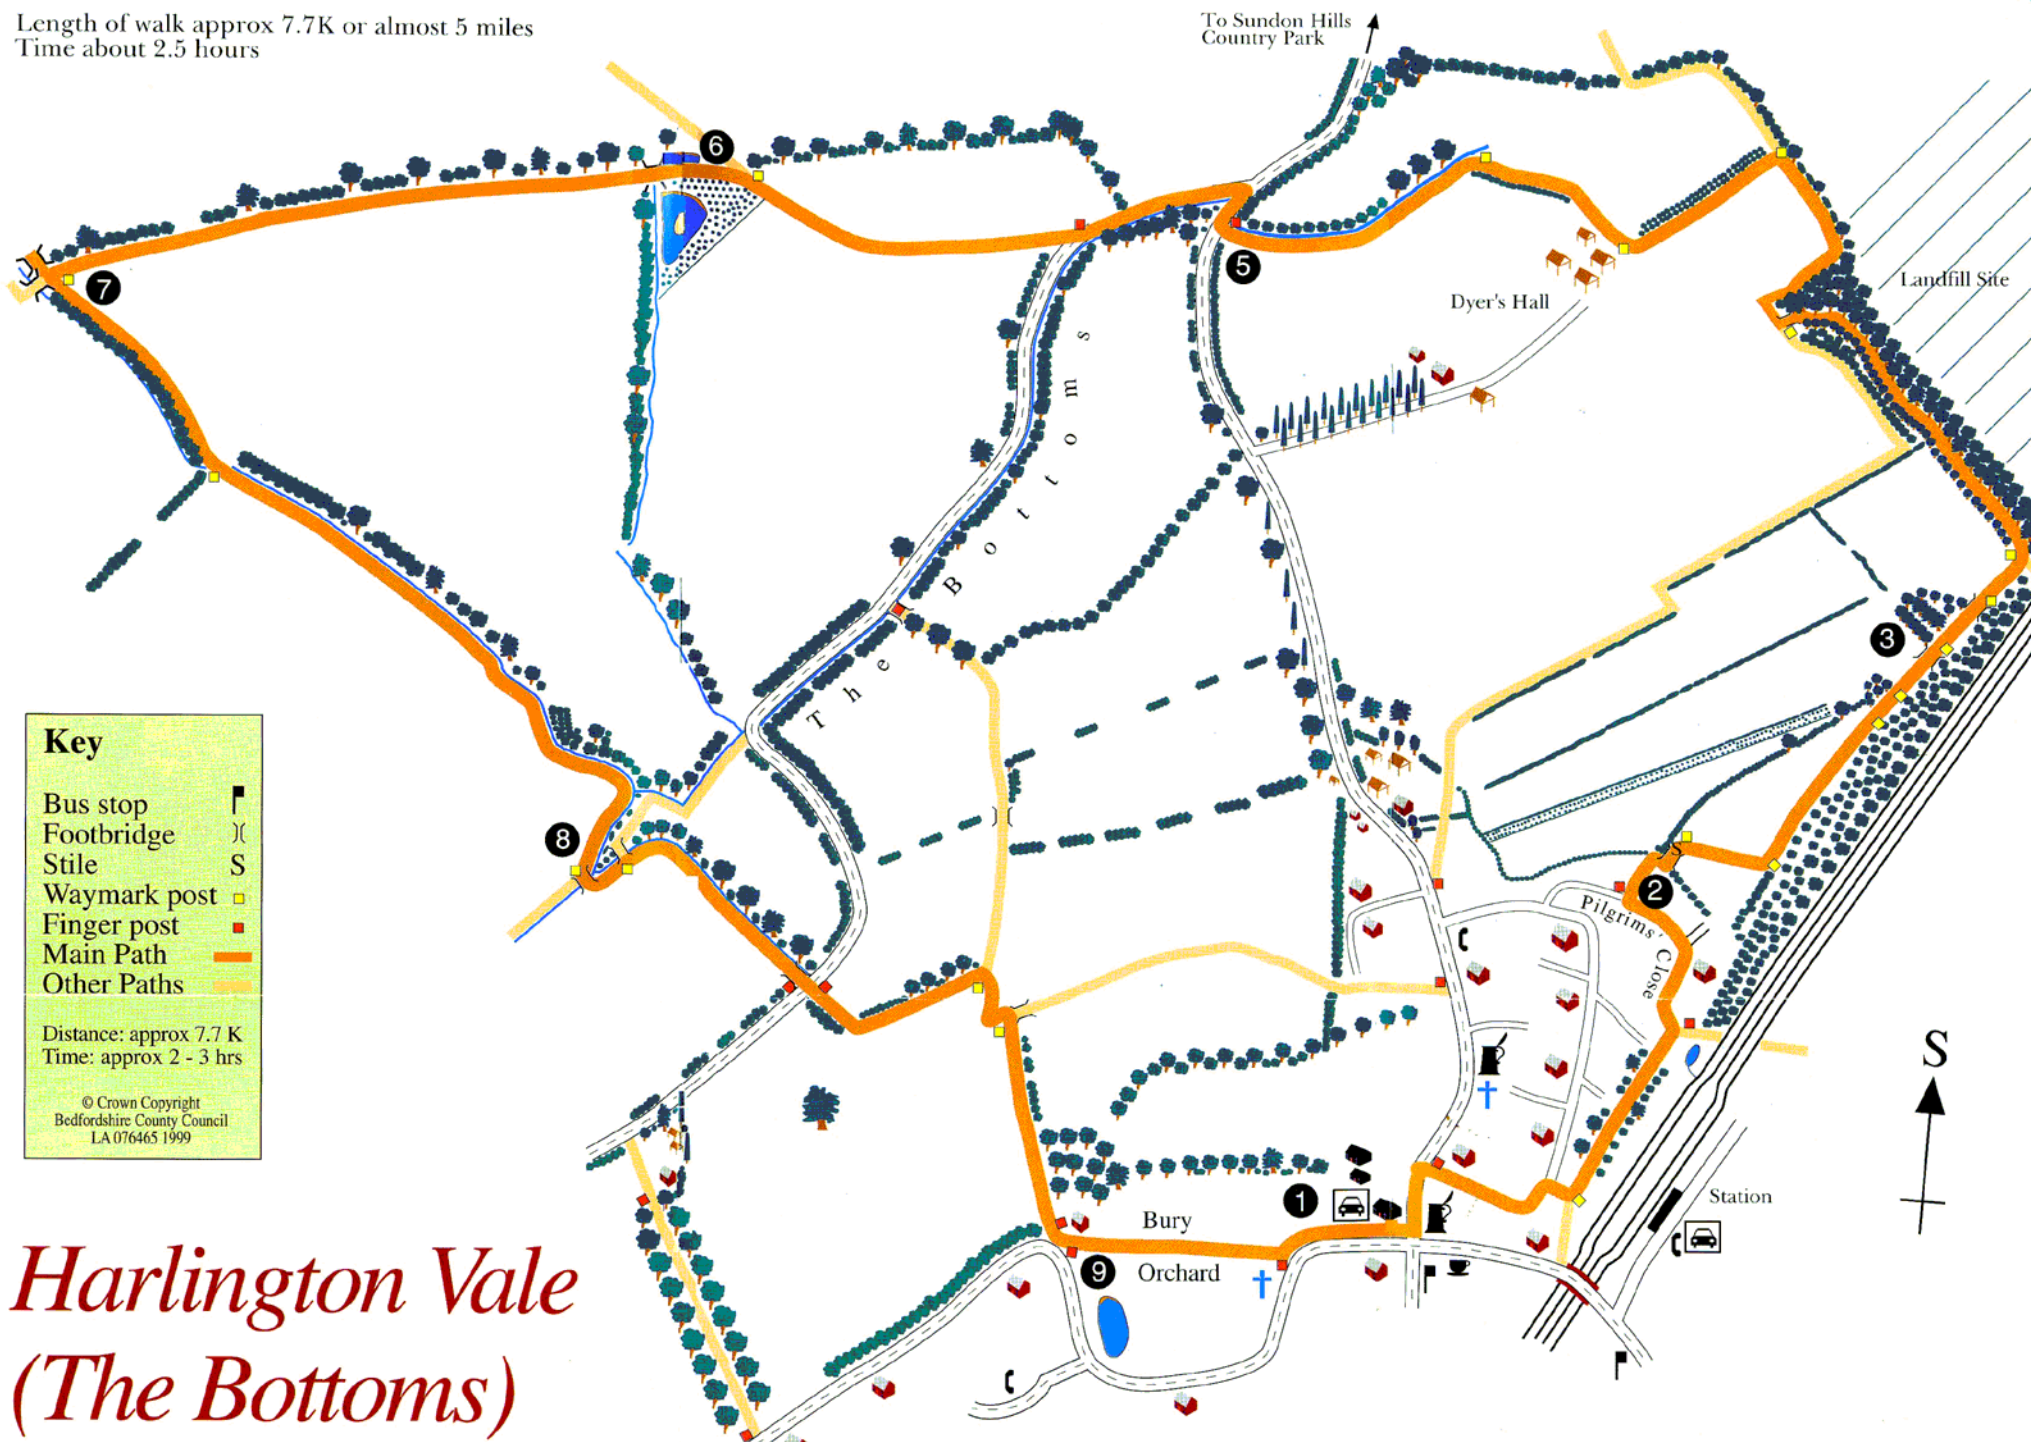

Length of walk approx 7.7K or almost 5 miles  
Time about 2.5 hours

# Harlington Vale (The Bottoms)