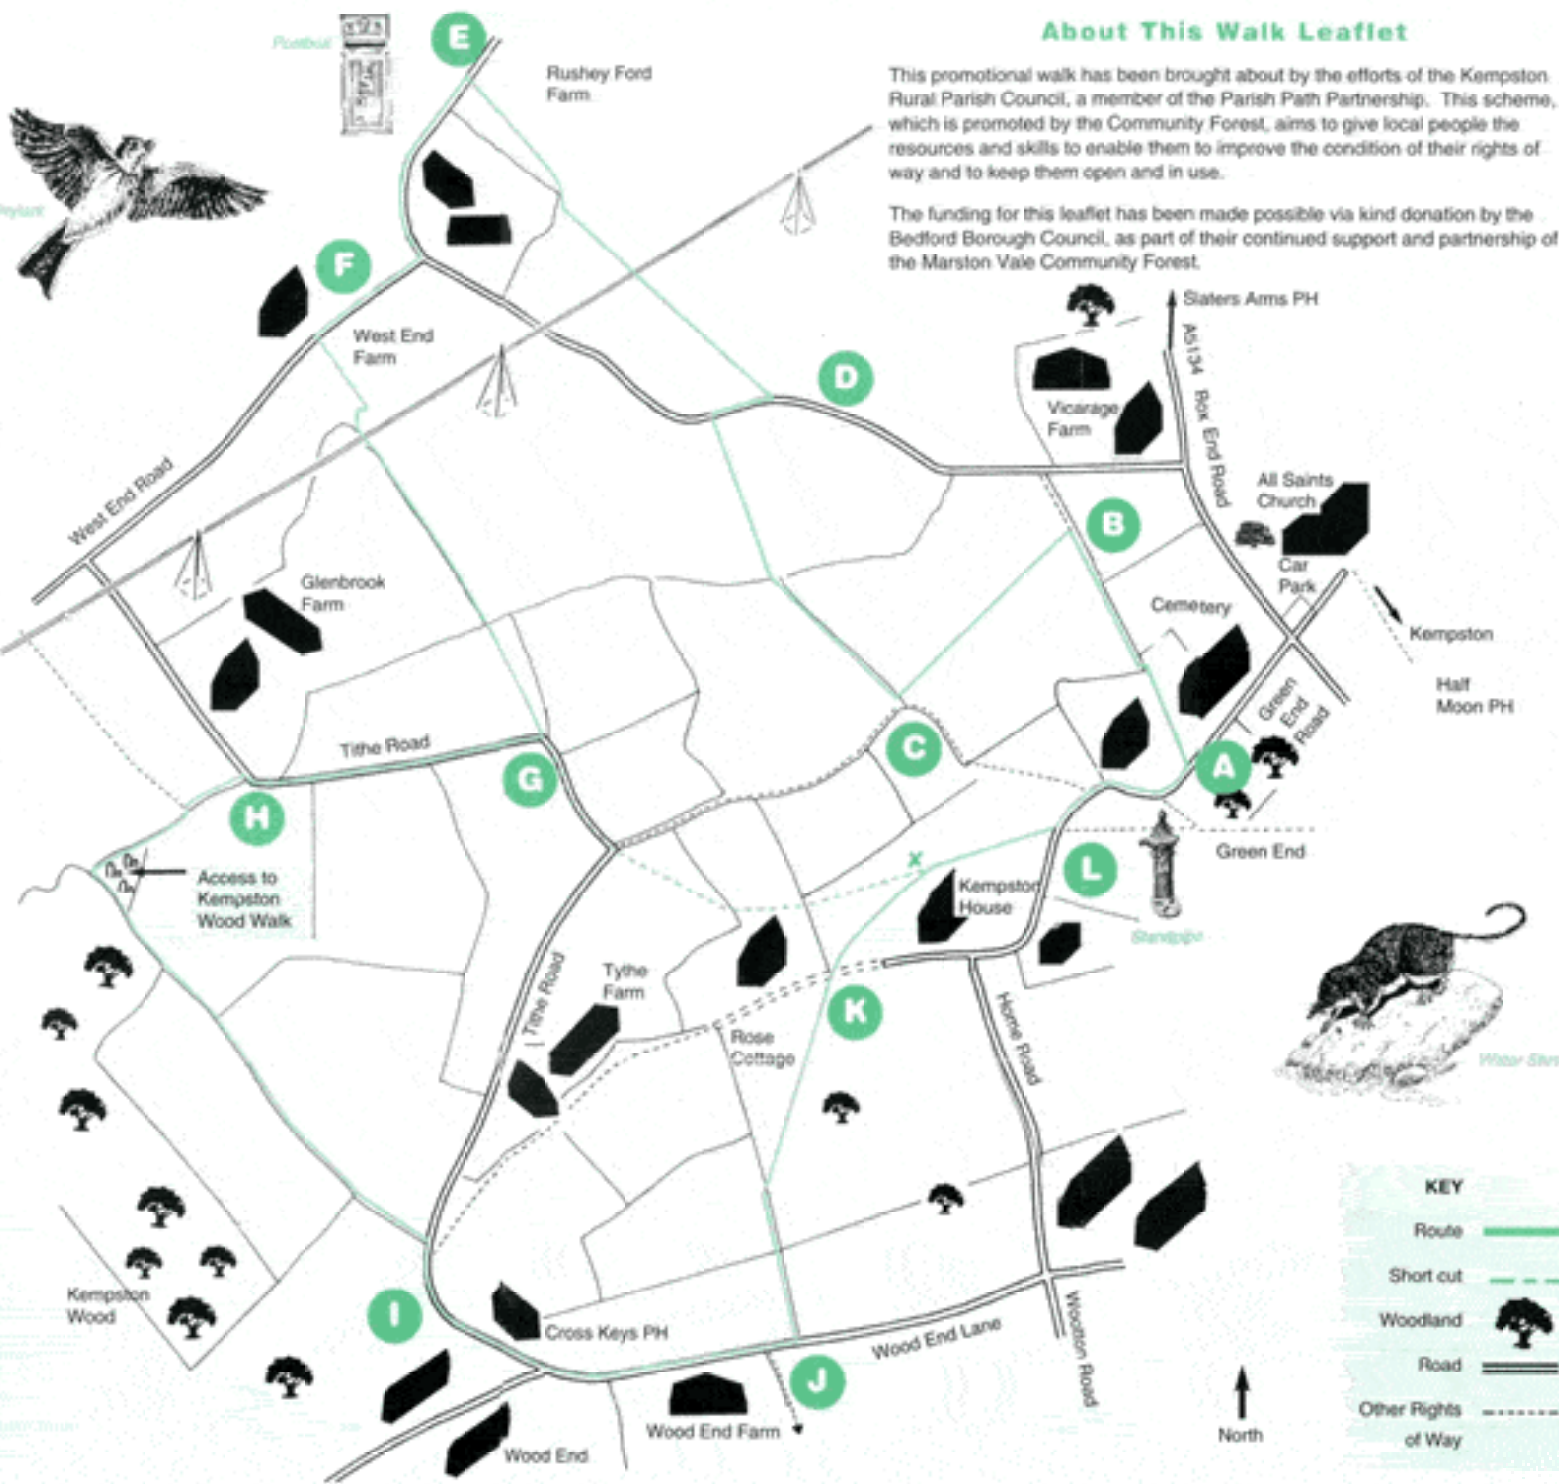

Kempston Rural Walk

4 miles, approx 2 1/2 hours

About This Walk Leaflet

This promotional walk has been brought about by the efforts of the Kempston Rural Parish Council, a member of the Parish Path Partnership. This scheme, which is promoted by the Community Forest, aims to give local people the resources and skills to enable them to improve the condition of their rights of way and to keep them open and in use.

The funding for this leaflet has been made possible via kind donation by the Bedford Borough Council, as part of their continued support and partnership of the Marston Vale Community Forest.

Skylark

Mole Sign