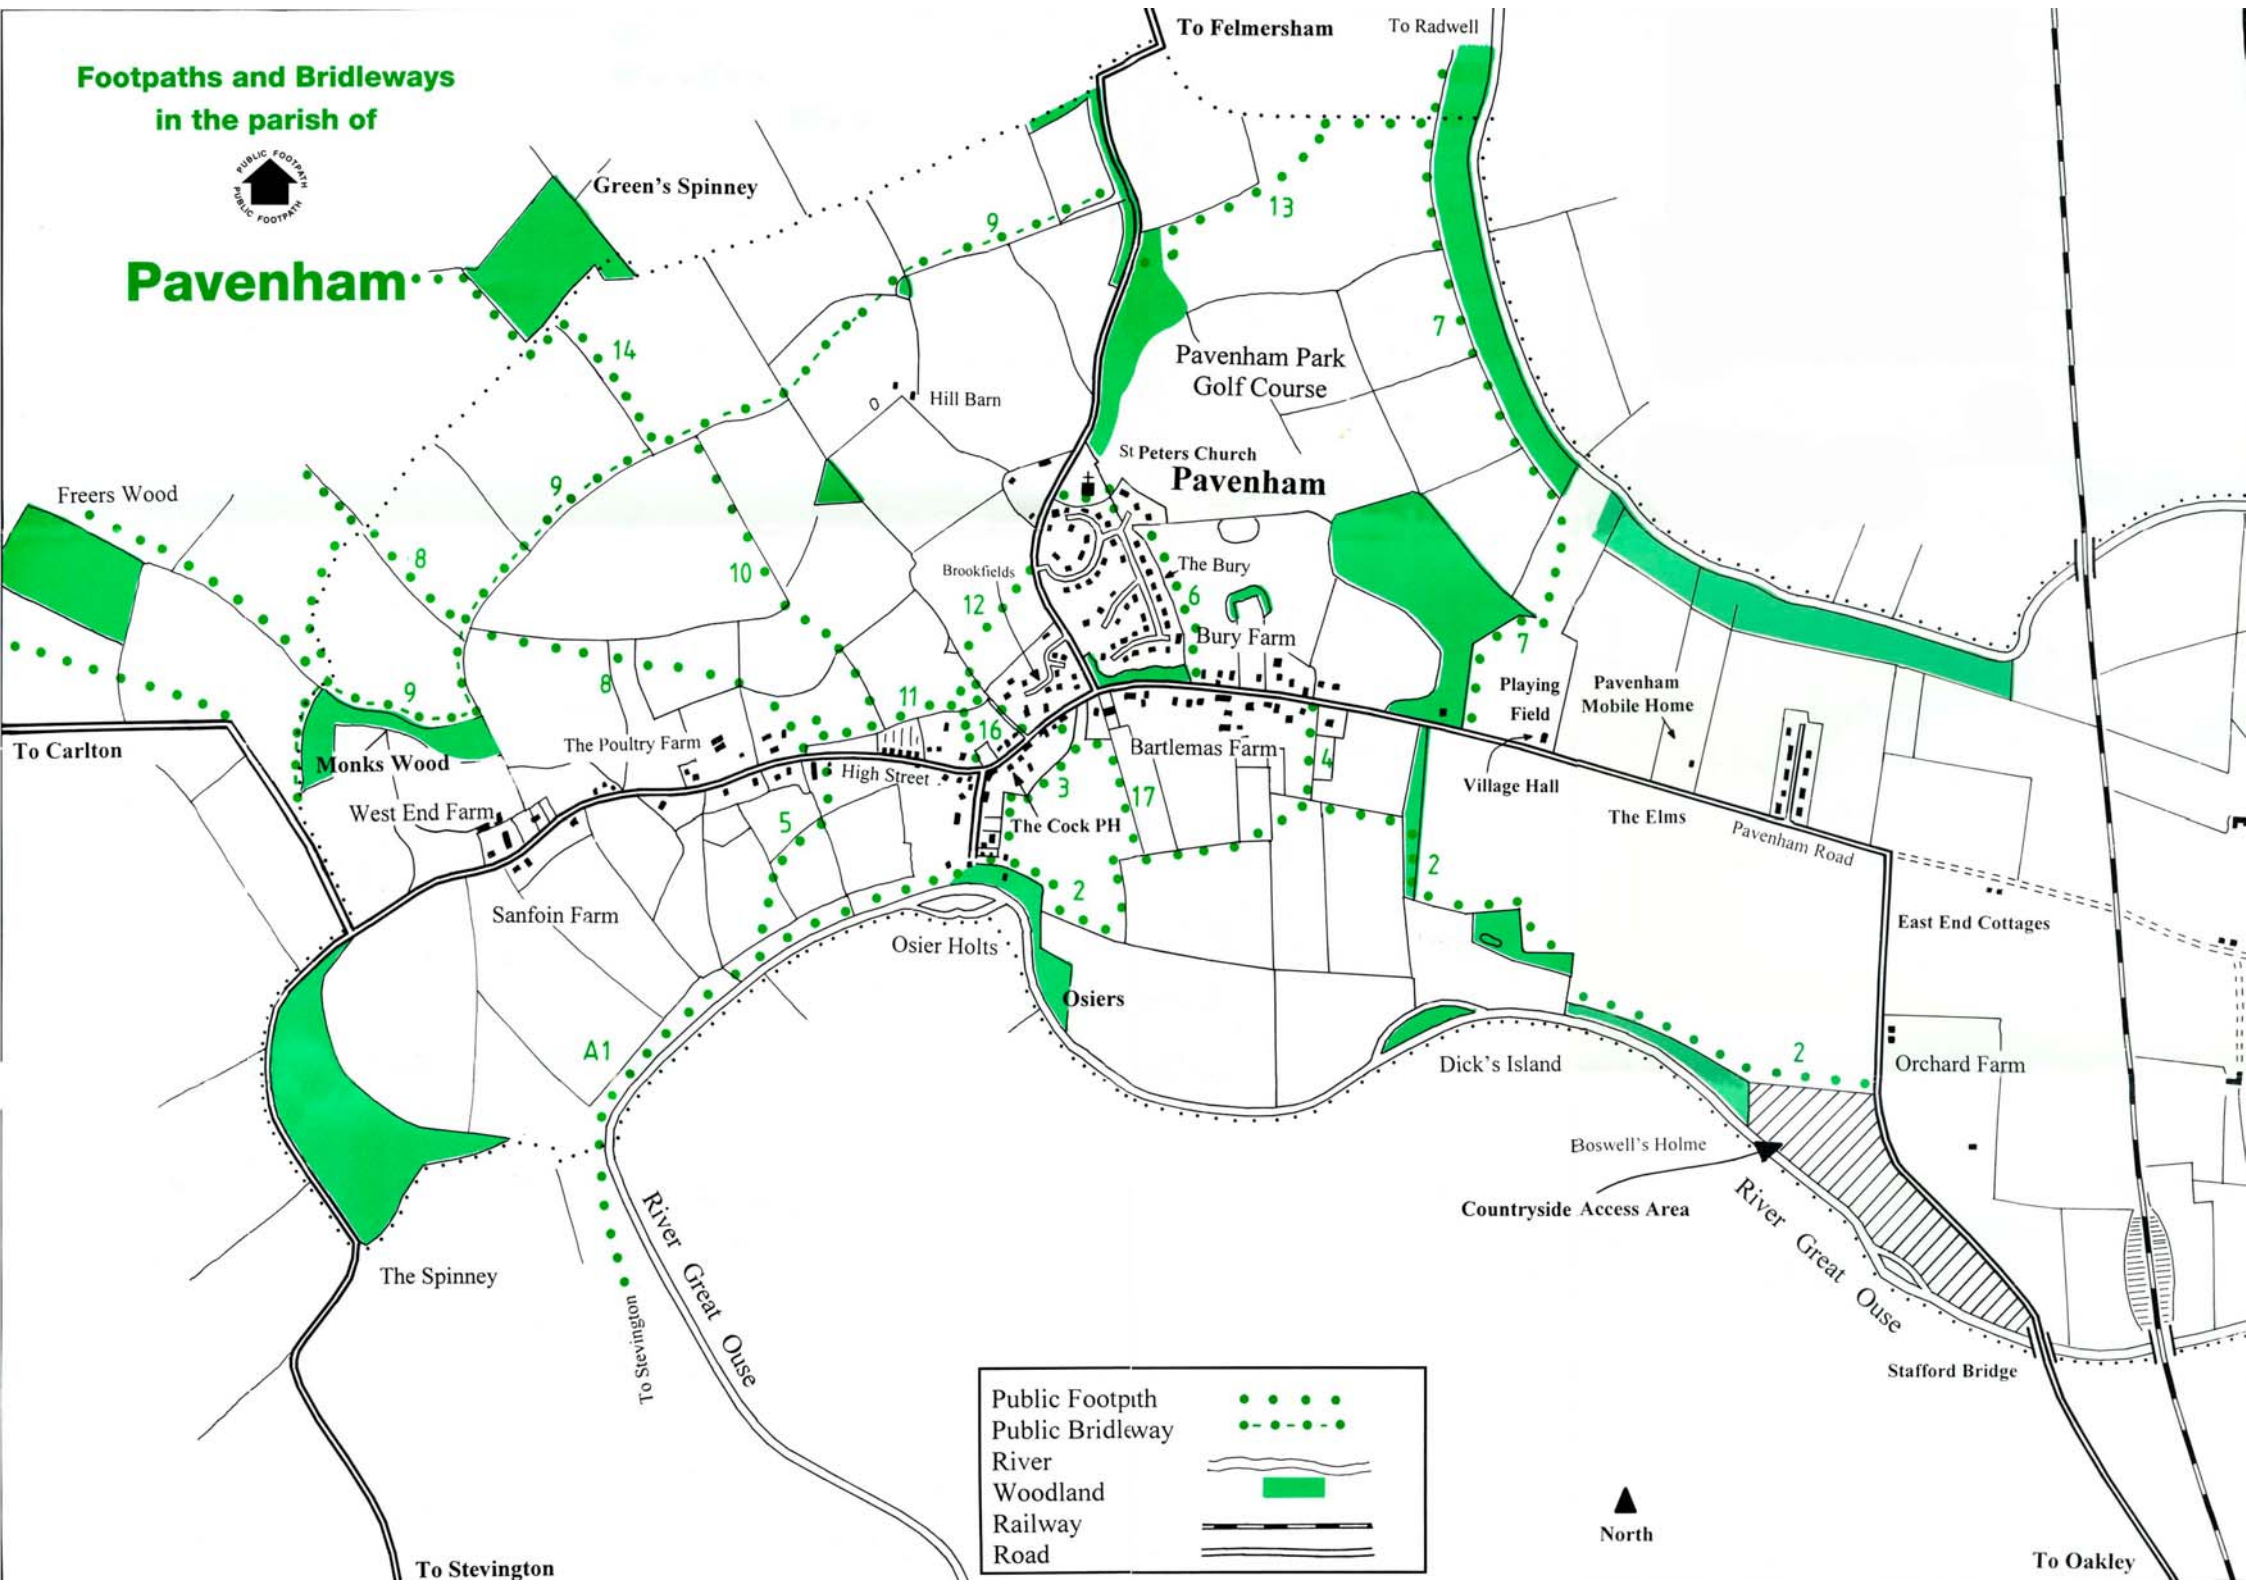

**Footpaths and Bridleways
in the parish of**

Pavenham

Public Footpath	
Public Bridleway	
River	
Woodland	
Railway	
Road	

To Carlton

To Felmersham

To Radwell

To Stevington

To Oakley